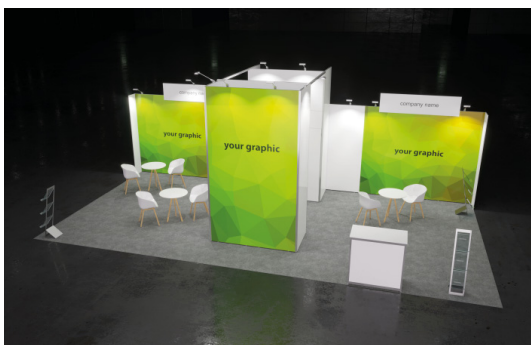

All-In (Stand example 15 m² L stand)

Equipment:

- GOPLUS marketing package included
- Modular stand construction
- 2x graphics**, each 100 cm (width) x 250 cm (height) in your design*
- 1x name board (company name & stand number, standard black on white print), 200 cm x 50 cm, mounted horizontally
- Floor carpet standard rips DIN 4102-1/EN 13501-1, color anthracite
- 1 table, round, white
- 2 chairs, white
- 1 brochure holder
- 1 waste basket
- 1 LED lightspot every 4m² of stand area
- 1 triple socket, 1KW/230V

15 - 23 m²

All-In Plus (Stand example 24 m² L stand)

Equipment:

- GOPLUS marketing package included
- Modular stand construction
- 4x graphics**, each 100 cm (width) x 250 cm (height) in your design*
- 2x name boards (company name & stand number, standard black on white print), 200cm x 50cm, mounted horizontally
- Floor carpet standard rips DIN 4102-1/EN 13501-1, color anthracite
- 1 counter, white
- 2 tables, round, white
- 4 chairs, white
- 1 bartable, white
- 2 barstools, white
- 1 lockable 2m² cabin with tower modules (each 100 cm x 100 cm, cabin's height to 350 cm)
- 1 brochure holder
- 1 waste basket
- 1 LED lightspot every 4m² of stand area
- 1 triple socket, 1KW/230V

24 - 47 m²

All-In Premium (Stand example 48 m² open sides stand)

Equipment:

- GOPREMIUM marketing package included
- Modular stand construction
- 8x graphics**, each 100 cm (width) x 100 cm (height) in your design*
- 1x front graphic incl. tower modules, 200 cm x 350 cm in your design*
- 2x Name boards (company name & stand number, standard black on white print), 200cm x 50cm, mounted horizontally
- Floor carpet standard rips DIN 4102-1/EN 13501-1, color anthracite
- 1 counter, white
- 3 tables, round, white
- 6 chairs, white
- 2 lockable 2m² cabins with tower modules (each 100 cm x 100 cm, cabin's height to 350 cm)
- 3 brochure holders
- 1 waste basket
- 1 LED lightspot every 4m² of stand area
- 1 triple socket, 1KW/230V