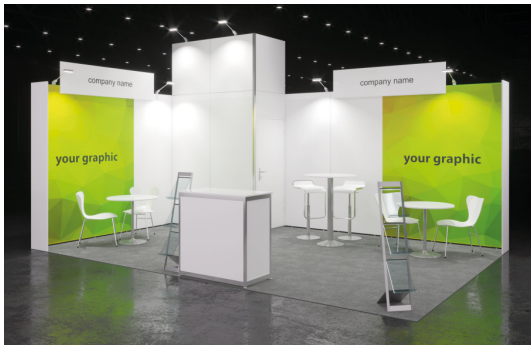

All-In (Stand example 15 m² L stand)

Equipment:

- GOPLUS marketing package included
- Modular stand construction
- 2x graphics**, each 100 cm (width) x 250 cm (height) in your design*
- 1x name board (company name & stand number, standard black on white print), 200 cm x 50 cm, mounted horizontally
- Floor carpet standard rips DIN 4102-1/EN 13501-1, color anthracite
- 1 table, round, white
- 2 chairs, white
- 1 brochure holder
- 1 waste basket
- 1 LED lightspot every 4m² of stand area
- 1 triple socket, 1KW/230V

15 - 23 m²

All-In Plus (Stand example 24 m² L stand)

Equipment:

- GOPLUS marketing package included
- Modular stand construction
- 4x graphics**, each 100 cm (width) x 250 cm (height) in your design*
- 2x name boards (company name & stand number, standard black on white print), 200cm x 50cm, mounted horizontally
- Floor carpet standard rips DIN 4102-1/EN 13501-1, color anthracite
- 1 counter, white
- 2 tables, round, white
- 4 chairs, white
- 1 bartable, white
- 2 barstools, white
- 1 lockable 2m² cabin with tower modules (each 100 cm x 100 cm, cabin's height to 350 cm)
- 1 brochure holder
- 1 waste basket
- 1 LED lightspot every 4m² of stand area
- 1 triple socket, 1KW/230V

24 - 47 m²

All-In Premium (Stand example 48 m² open sides stand)

Equipment:

- GOPREMIUM marketing package included
- Modular stand construction
- 8x graphics**, each 100 cm (width) x 100 cm (height) in your design*
- 1x front graphic incl. tower modules, 200 cm x 350 cm in your design*
- 2x Name boards (company name & stand number, standard black on white print), 200cm x 50cm, mounted horizontally
- Floor carpet standard rips DIN 4102-1/EN 13501-1, color anthracite
- 1 counter, white
- 3 tables, round, white
- 6 chairs, white
- 2 lockable 2m² cabins with tower modules (each 100 cm x 100 cm, cabin's height to 350 cm)
- 3 brochure holders
- 1 waste basket
- 1 LED lightspot every 4m² of stand area
- 1 triple socket, 1KW/230V