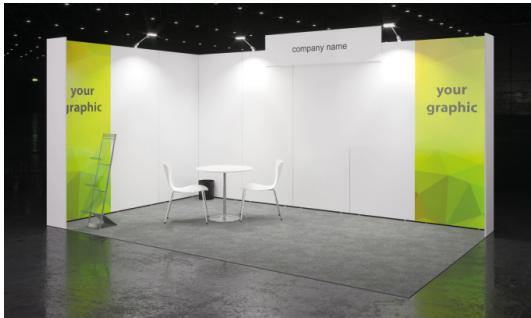

All-In (Stand example 15 m² L stand)

Equipment:

- GOPLUS marketing package included
- Modular stand construction
- 2x graphics**, each 100 cm (width) x 250 cm (height) in your design*
- 1x name board (company name & stand number, standard black on white print), 200 cm x 50 cm, mounted horizontally
- Floor carpet standard rips DIN 4102-1/EN 13501-1, color anthracite
- 1 table, round, white
- 2 chairs, white
- 1 brochure holder
- 1 waste basket
- 1 LED lightspot every 4m² of stand area
- 1 triple socket, 1KW/230V

15 - 23 m²

All-In Plus (Stand example 24 m² L stand)

Equipment:

- GOPLUS marketing package included
- Modular stand construction
- 4x graphics**, each 100 cm (width) x 250 cm (height) in your design*
- 2x name boards (company name & stand number, standard black on white print), 200cm x 50cm, mounted horizontally
- Floor carpet standard rips DIN 4102-1/EN 13501-1, color anthracite
- 1 counter, white
- 2 tables, round, white
- 4 chairs, white
- 1 bartable, white
- 2 barstools, white
- 1 lockable 2m² cabin with tower modules (each 100 cm x 100 cm, cabin's height to 350 cm)
- 1 brochure holder
- 1 waste basket
- 1 LED lightspot every 4m² of stand area
- 1 triple socket, 1KW/230V

24 - 47 m²

All-In Premium (Stand example 48 m² open sides stand)

Equipment:

- GOPREMIUM marketing package included
- Modular stand construction
- 8x graphics**, each 100 cm (width) x 100 cm (height) in your design*
- 1x front graphic incl. tower modules, 200 cm x 350 cm in your design*
- 2x Name boards (company name & stand number, standard black on white print), 200cm x 50cm, mounted horizontally
- Floor carpet standard rips DIN 4102-1/EN 13501-1, color anthracite
- 1 counter, white
- 3 tables, round, white
- 6 chairs, white
- 2 lockable 2m² cabins with tower modules (each 100 cm x 100 cm, cabin's height to 350 cm)
- 3 brochure holders
- 1 waste basket
- 1 LED lightspot every 4m² of stand area
- 1 triple socket, 1KW/230V